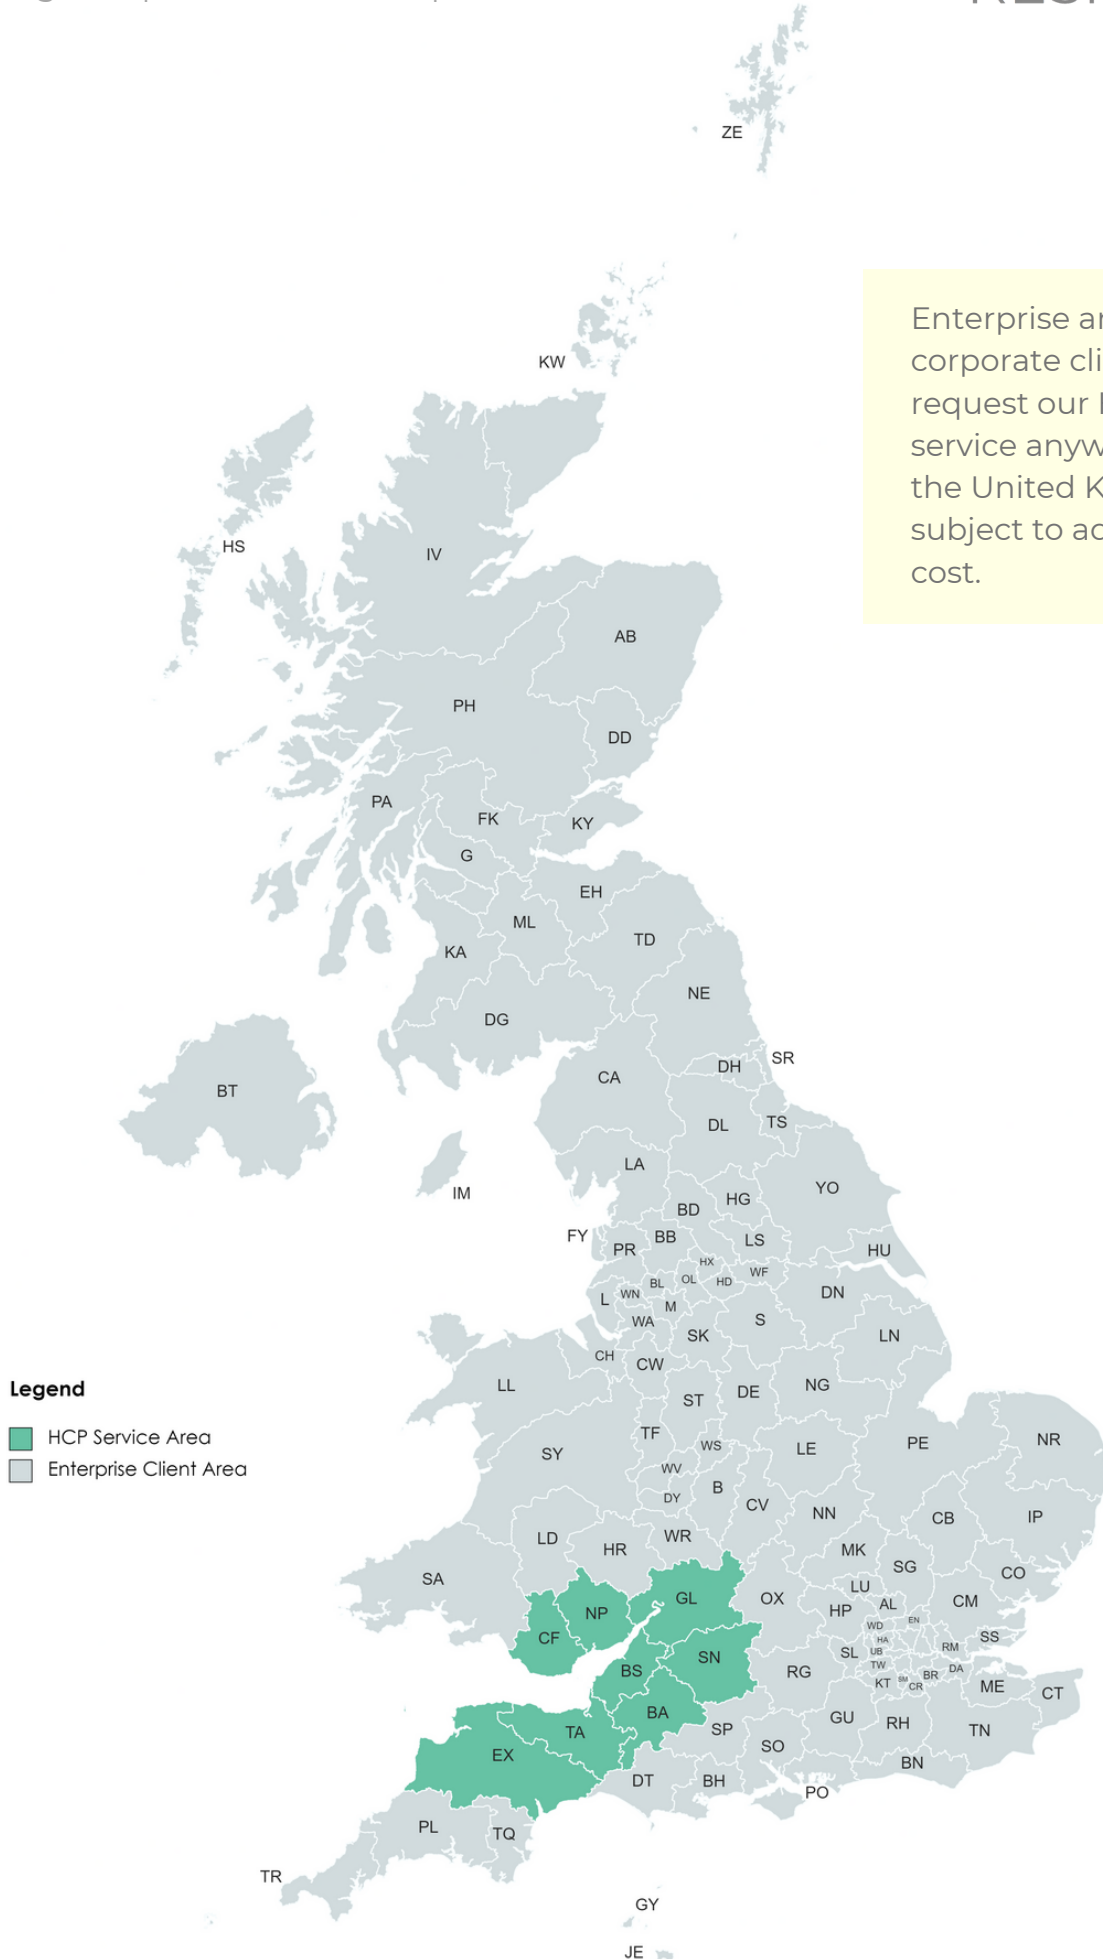

Standard HCP service map

United Kingdom postcode area map

RED 1
RESPONSE

Enterprise and corporate clients may request our HCP service anywhere in the United Kingdom, subject to additional cost.